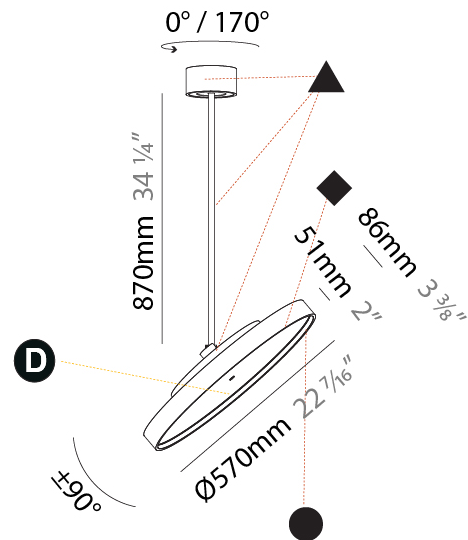

GENERAL

Series: Sign Diva Flex
Subseries: Sign Diva Flex Korona
Brand: Prolicht
Division: Architectural
Mounting Type: Suspension
Mounting Location: Ceiling
Subcategory: Pendant

PHYSICAL

Shape: Round
Diameter (mm): 570
Diameter (in): 22 7/16
Height (mm): 870
Height (in): 34 1/4
Light Distribution: Adjustable / Direct
Weight (kg): 5
Weight (lbs): 11
Diffuser: PMMA - Opal / Micro-Prism / Sparkling Secret / Vintage Industrial
Fixture Finish: SSR / BKV / CWI / CRY / HAB / UFT / ITA / RUA / FTG / MYG / LOD / PUS / FRO / FUP / KIA / POP / BLS / SPG / MEY / GOH / GUM / CHC / COM / ABZ / JAG / OBR / MOS / ROR
Fixture Material: Extruded Aluminum / Steel

ELECTRICAL

Lamp Type: LED (Zhaga Standard)
Input Wattage (W): 58.3
Total Output Wattage (W): 46.9
Dimming: Tri-Mode (Non-Dimming and Phase Dimming (120Vac only) and 0-10V Dimming)
Driver Included: Yes
Driver Location: Integrated
Driver Type: Constant Current - Universal
Driver Class: Class 2
Input Voltage (V): 120 - 277
Constant Current (MA): 350

LED

Color Temperature (°K): 2700 / 3000 / 3500 / 4000
Max. Delivered Lumen (lm): 4978 / 5337 / 5384 / 5494
Nominal Lumen (lm): 6199 / 6646 / 6705 / 6842
CRI: >90 CRI
Lamp Life (hrs): 50000

OPTICAL

Adjustability: Rotational 170°; Tilt 90°

RATINGS AND CERTIFICATIONS

Certified By: Certified for North American Standards
IP rating: IP20