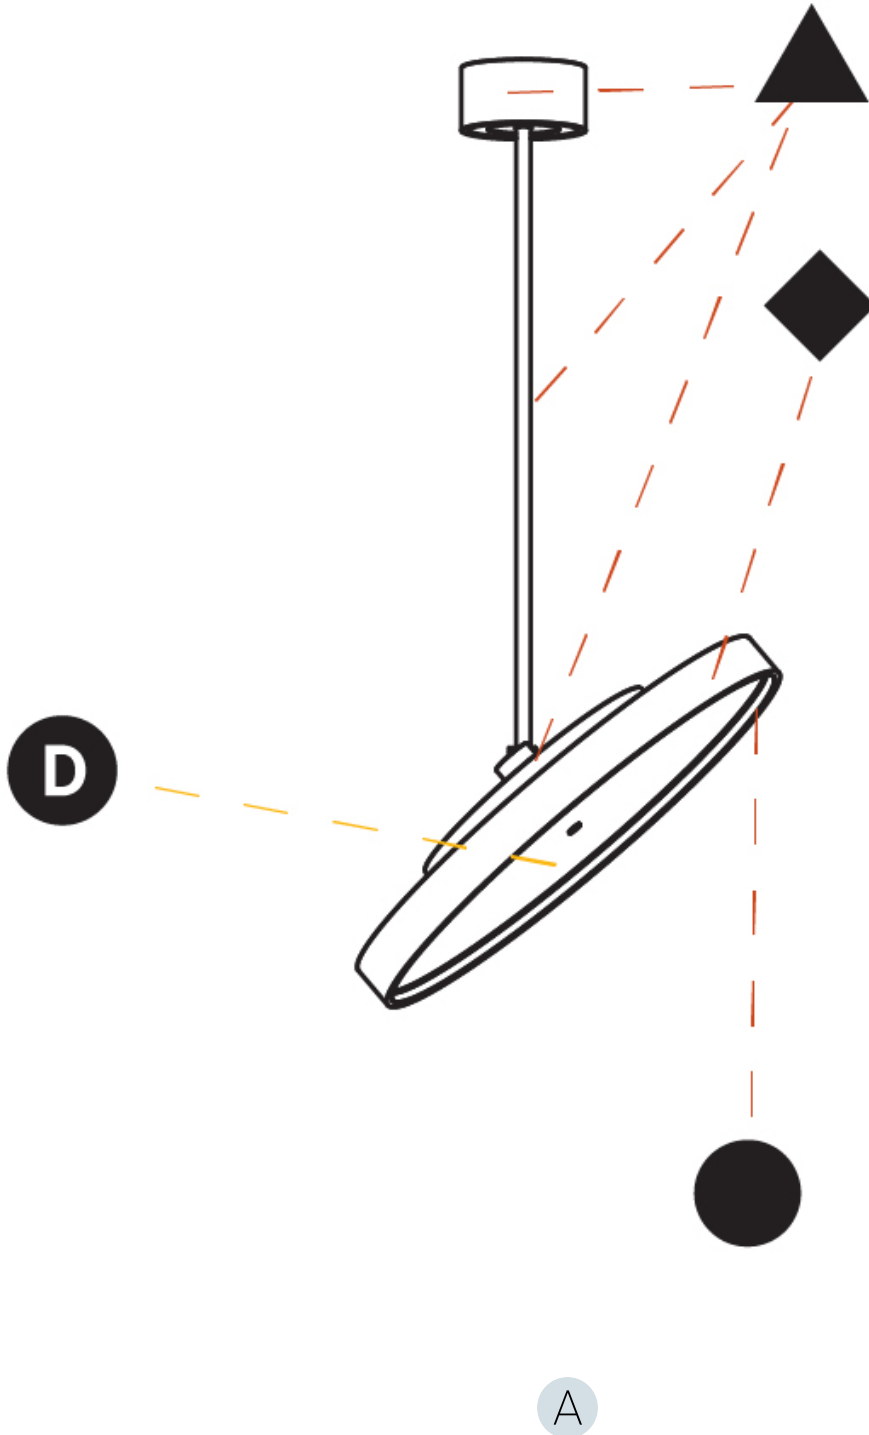

SIGN DIVA FLEX KORONA SUSPENSION

A30865-

PROJECT _____

TYPE _____

SPECIFIER _____

QUANTITY _____

DATE _____